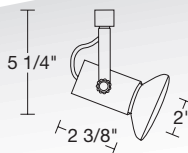

Mini Universal

1. **ET647W** White
   - **ET647B** Black
   - **ET647BZ** Bronze
   - **ET647CP** Copper
   - **ET647N** Nickel
2. Lamp: 75W PAR, R