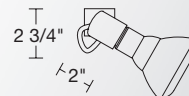

Mini Porcelain

1. **ET646W** White
2. Lamp: 150W PAR, R