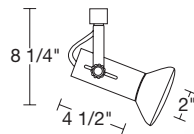

120V PAR Fixtures

USE WITH 1 OR 2 CIRCUIT TRACK & ACCESSORIES ON P. 60-66

Universal

- ET641W** White
 - ET641B** Black
- Lamp: 150W PAR, R

Universal

- ET642N** Nickel
 - ET642B** Black
 - ET642BZ** Bronze
 - ET642CP** Copper
 - ET642W** White
- Lamp: 150W PAR, R