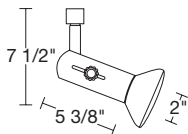

120V PAR Fixtures

USE WITH 1 OR 2 CIRCUIT TRACK & ACCESSORIES ON P. 60-66

Universal

- ET641W** White
 - ET641B** Black
- Lamp: 150W PAR, R

Universal

- ET642N** Nickel
 - ET642B** Black
 - ET642BZ** Bronze
 - ET642CP** Copper
 - ET642W** White
- Lamp: 150W PAR, R

Mini Porcelain

- ET646W** White
- Lamp: 150W PAR, R

Mini Universal

- ET647W** White
 - ET647B** Black
 - ET647BZ** Bronze
 - ET647CP** Copper
 - ET647N** Nickel
- Lamp: 75W PAR, R

Miniature Universal with Sliding Sleeve